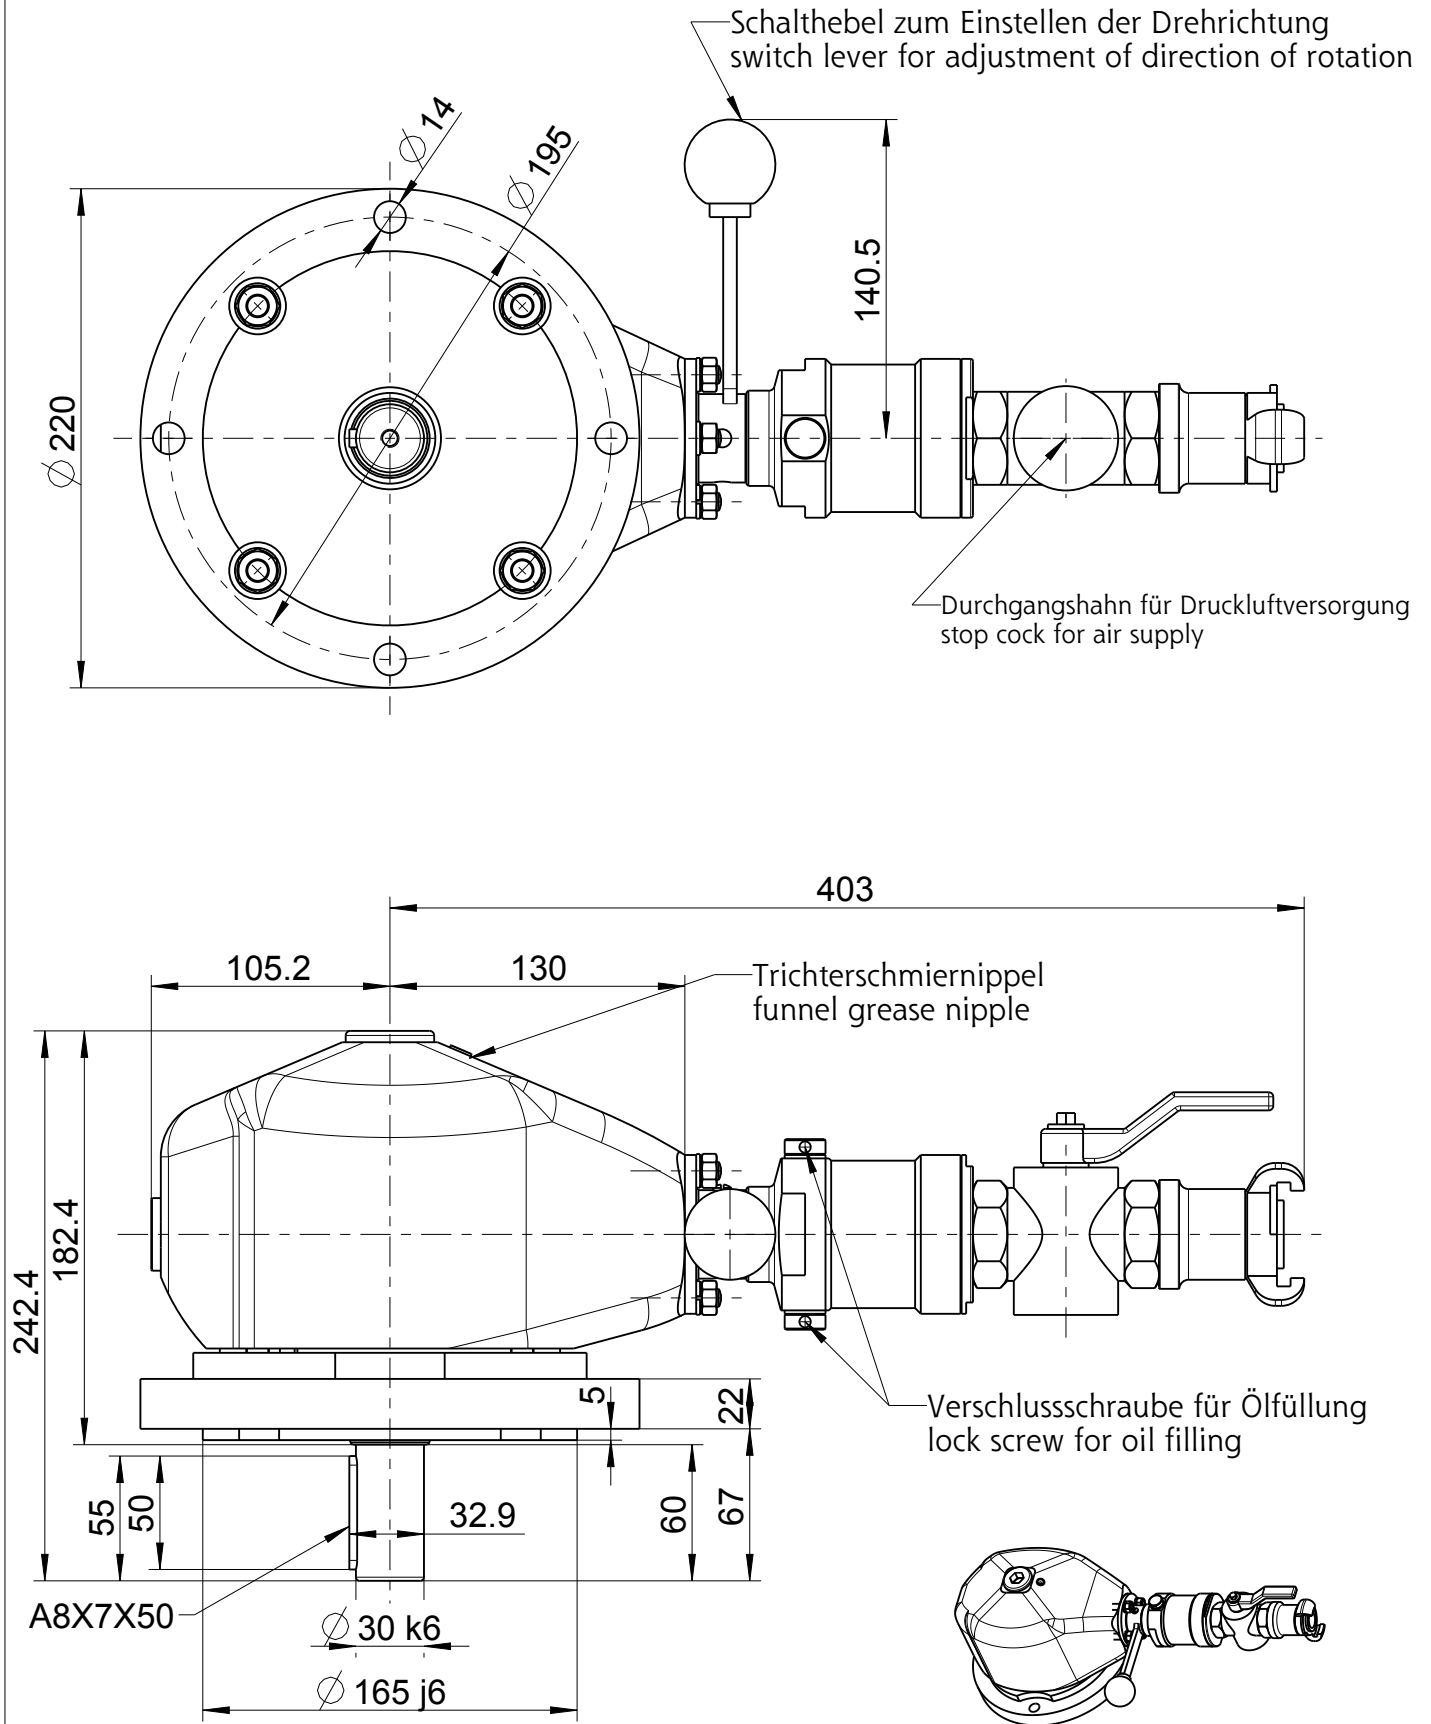

FM50SU

125677 MASSBLATT / DIMENSION SHEET

Typ / type	DEPRAG	MASSBLATT / DIMENSION SHEET				
FM50SU		125677	<table border="1"> <tr> <td>drw</td> <td>1.0</td> </tr> <tr> <td>asm</td> <td>1.0</td> </tr> </table>	drw	1.0	asm
drw	1.0					
asm	1.0					