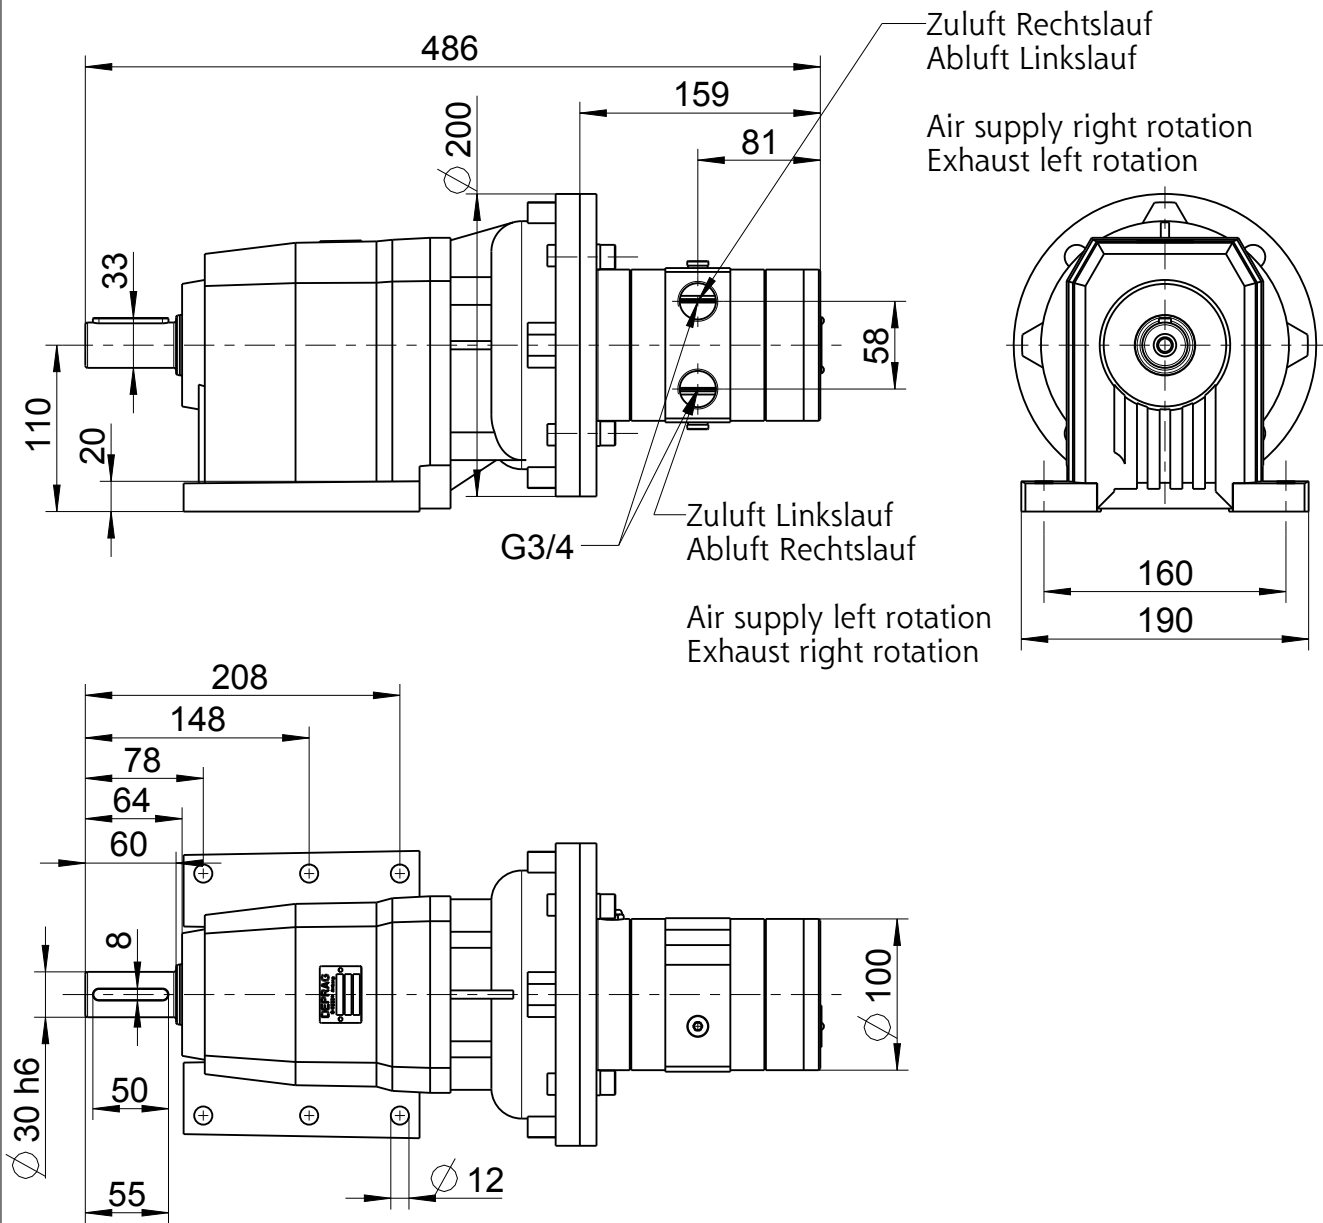

68-S020K-0**-11

107801 MASSBLATT / DIMENSION SHEET

Typ / type	DEPRAG	MASSBLATT / DIMENSION SHEET				
68-S020K-0**-11		107801	<table border="1"> <tr> <td>drw</td> <td>1.1</td> </tr> <tr> <td>asm</td> <td>1.1</td> </tr> </table>	drw	1.1	asm
drw	1.1					
asm	1.1					