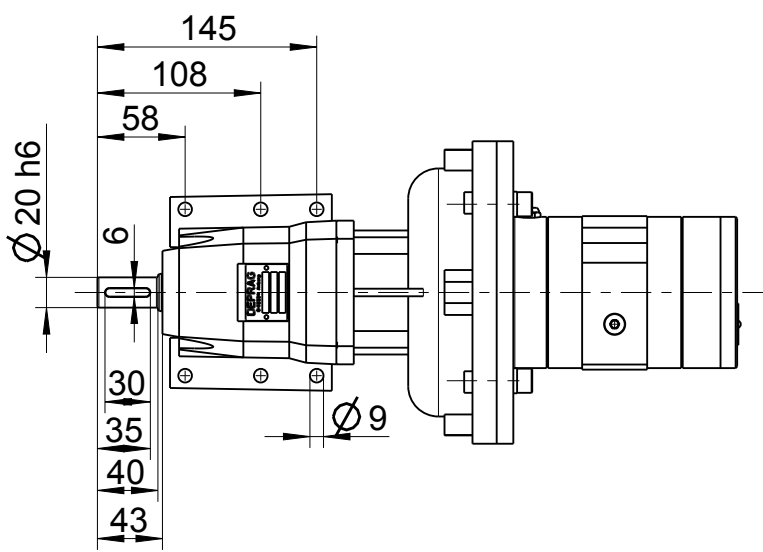

68-S007K-0**-11

107767 MASSBLATT / DIMENSION SHEET

Typ / type	DEPRAG	MASSBLATT / DIMENSION SHEET				
68-S007K-0**-11		107767	<table border="1"> <tr> <td>drw</td> <td>1.1</td> </tr> <tr> <td>asm</td> <td>1.1</td> </tr> </table>	drw	1.1	asm
drw	1.1					
asm	1.1					