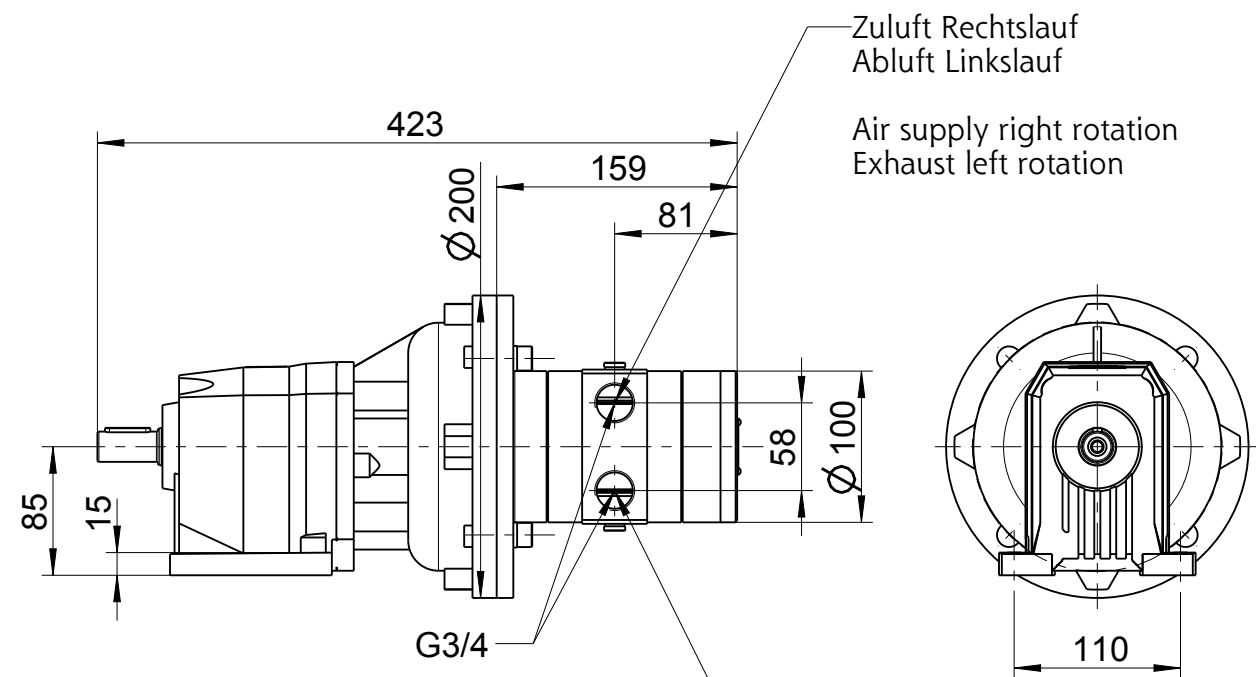

68-S007K-0**-11

107767 MASSBLATT / DIMENSION SHEET

Typ / type	DEPRAG	MASSBLATT / DIMENSION SHEET				
68-S007K-0**-11		107767	<table border="1"> <tr> <td>drw</td> <td>1.1</td> </tr> <tr> <td>asm</td> <td>1.1</td> </tr> </table>	drw	1.1	asm
drw	1.1					
asm	1.1					